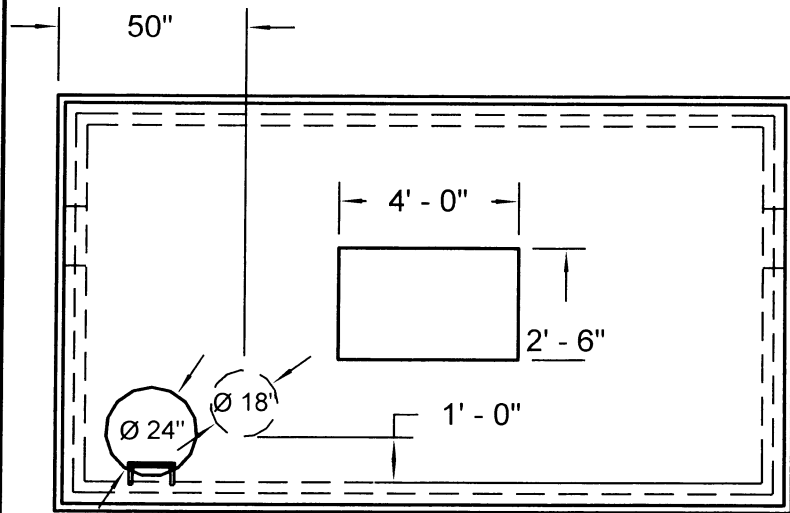

REVISION HISTORY

REV	DESCRIPTION	DATE	APPROVED

8in Meter Vault

SIZE A	DWG NO	REV
SCALE	SHEET	