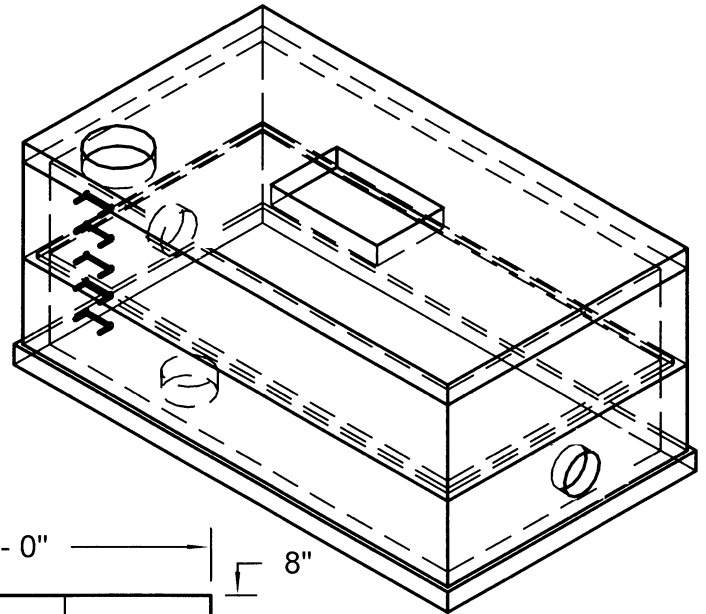

REVISION HISTORY

REV	DESCRIPTION	DATE	APPROVED

8in Meter Vault

SIZE A	DWG NO	REV
SCALE	SHEET	