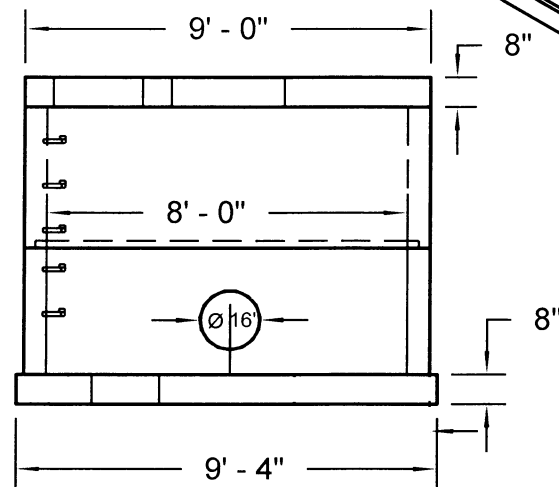

REVISION HISTORY

REV	DESCRIPTION	DATE	APPROVED

8in Meter Vault

SIZE A	DWG NO	REV
SCALE	SHEET	