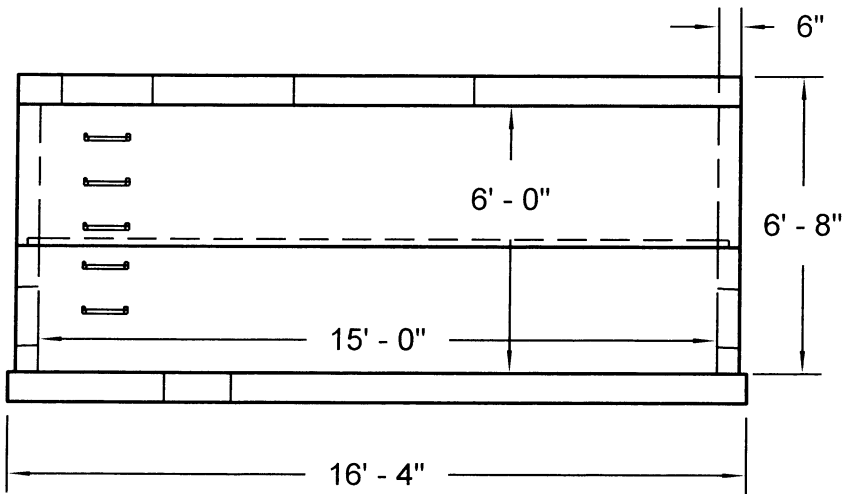

REVISION HISTORY

REV	DESCRIPTION	DATE	APPROVED

8in Meter Vault

SIZE A	DWG NO	REV
SCALE	SHEET	