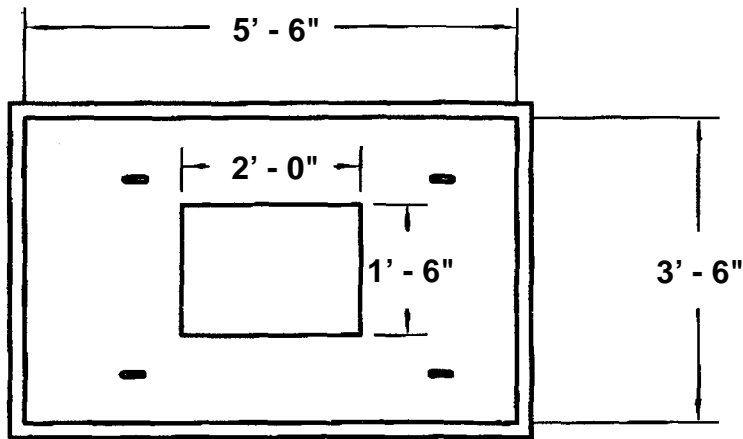

DESCRIPTION	DATE
1 1/2" - 2" METER VAULT	APPROVED

2IN METER VAULT

DI CICCO CONCRETE PRODUCTS
PH. 708-754-5690 - FAX 708-754-5132