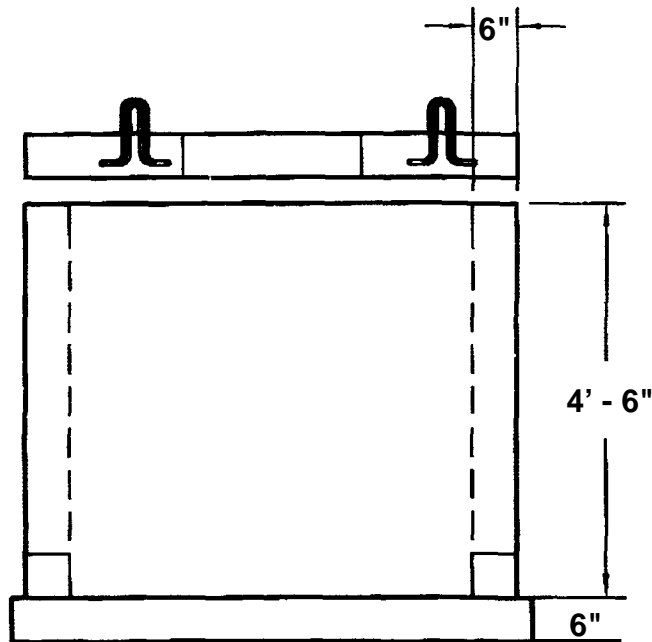

DESCRIPTION	DATE
1 1/2" - 2" METER VAULT	APPROVED

2IN METER VAULT

DI CICCO CONCRETE PRODUCTS
PH. 708-754-5690 - FAX 708-754-5132